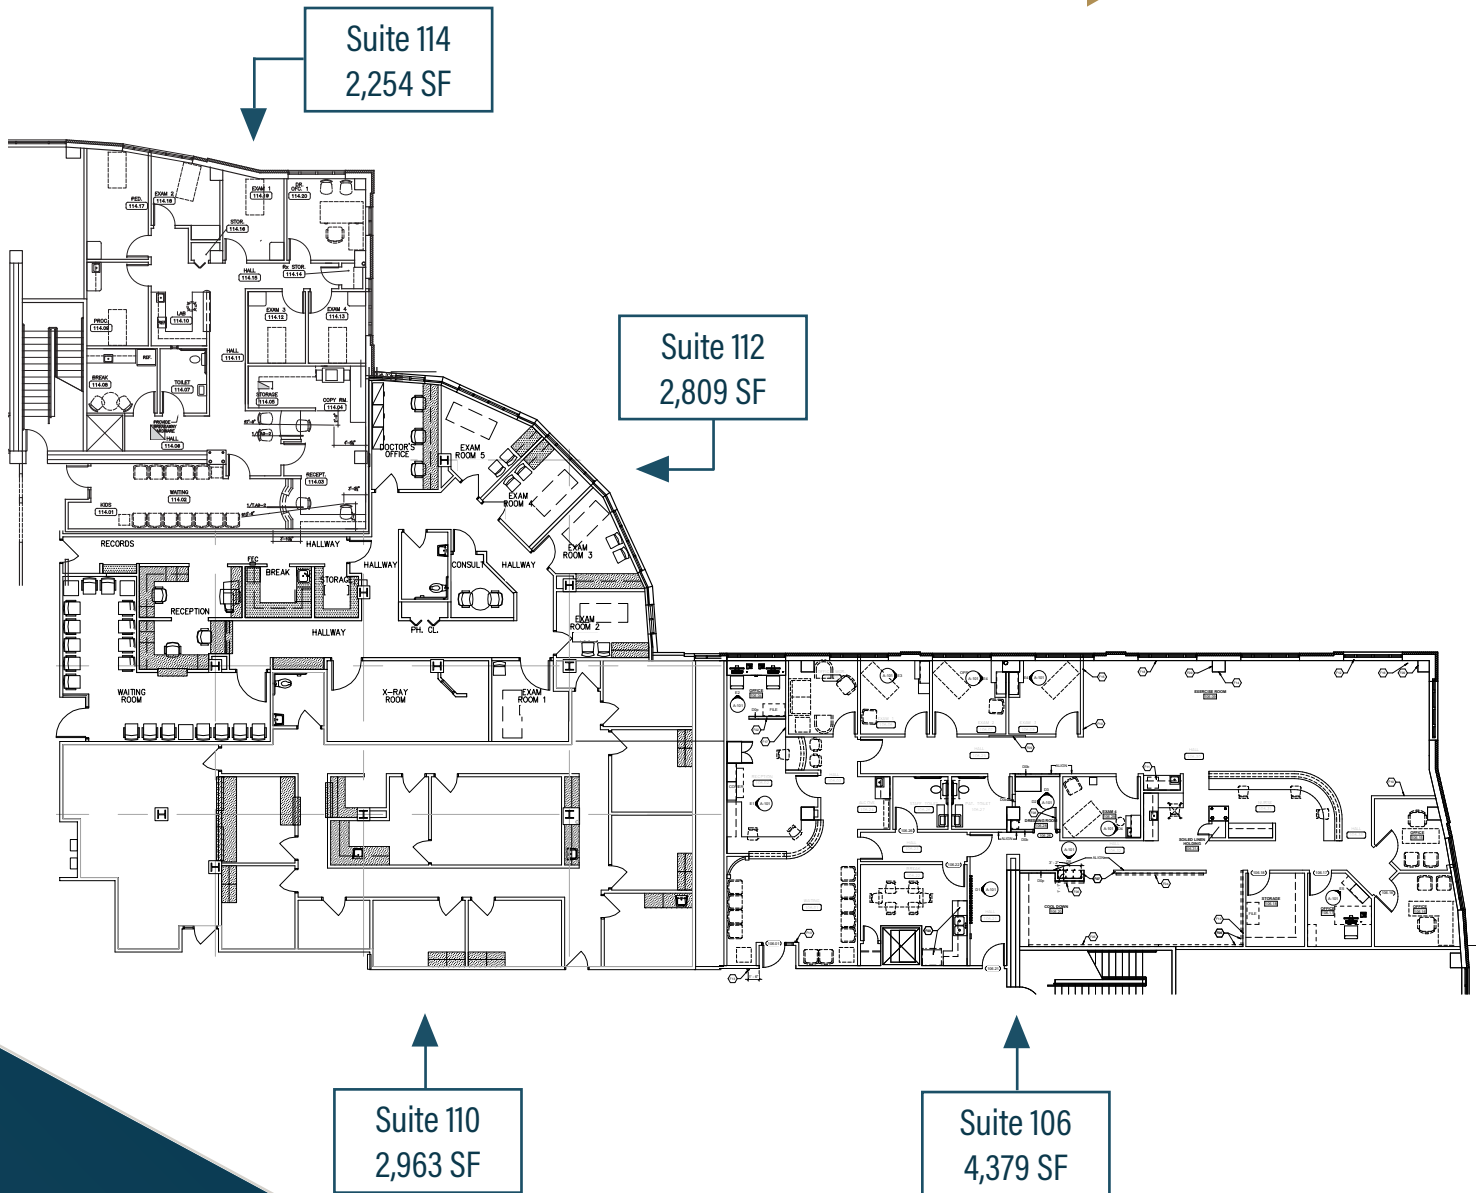

# SKY RIDGE ASPEN BUILDING

10103 RIDGEGATE PARKWAY, LONE TREE, CO

SUITE 106/110/112/114  
12,405 SF

**DANN BURKE**  
+1 720 528 6362  
DANN.BURKE@CBRE.COM

**STEPHANI GASKINS**  
+1 720 528 6346  
STEPHANI.GASKINS@CBRE.COM